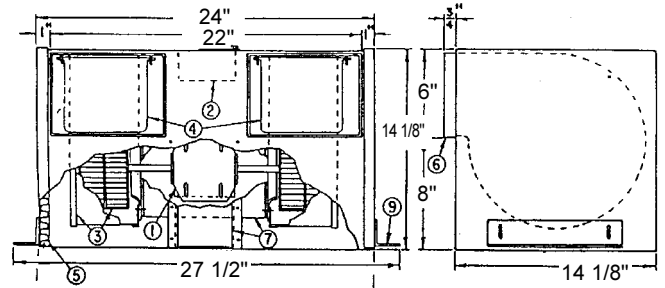

'RA' (Standard)  
Ceiling Mounted

(Model CFD-20-DDA12) 24 1/8" X 14 1/4"

**Note:** Zephyr and CFD-20-DDA12 Ceiling Radiation Dampers are shipped in separate cartons for joining through field installation.