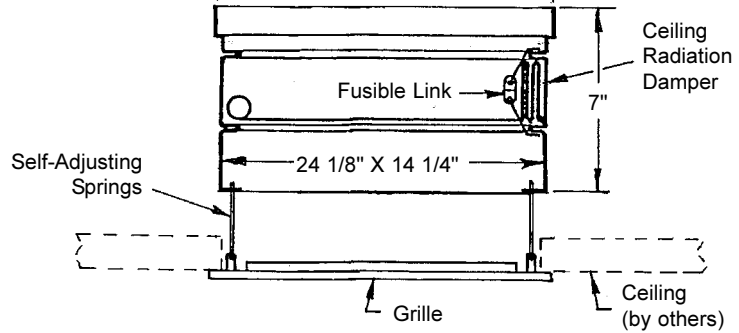

'RA' (Standard)  
Ceiling Mounted

(Model CFD-20-DDA12) 24 1/8" X 14 1/4"

**Note:** Zephyr and CFD-20-DDA12 Ceiling Radiation Dampers are shipped in separate cartons for joining through field installation.