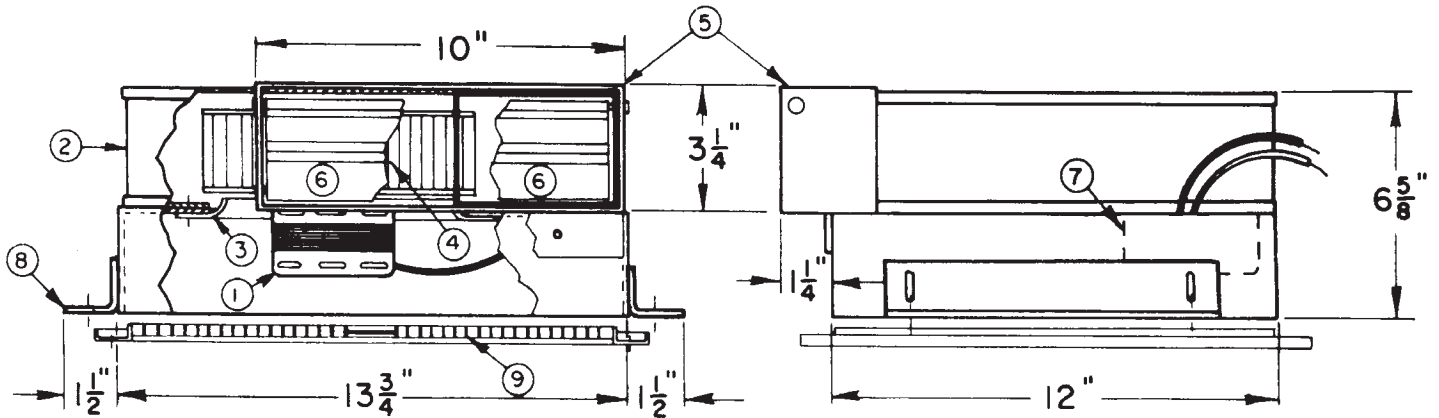

Zephyrette & Zephyr Jr. Models ZT & ZJ1

Legend

- | | |
|---------------------------------|--|
| 1. Permanently Lubricated Motor | 6. Backdraft Damper |
| 2. Blower Scroll Housing | 7. Electrical Conduit Box |
| 3. Inlet Venturi Plate | 8. Adjustable Mounting Flanges |
| 4. Centrifugal Blower Wheel | 9. Removable Deluxe Face Grille
(85% Free Area) |

Optional Accessories

Speed Control or Time Delay Switch	Wall Cap	Sloped Roof Cap	Flat Roof Cap
			
Speed Control: Model LT30 Time Delay: Model AM12	Model WC10	Model SL20	Model WCF08

Material: Galvanized Steel Housing