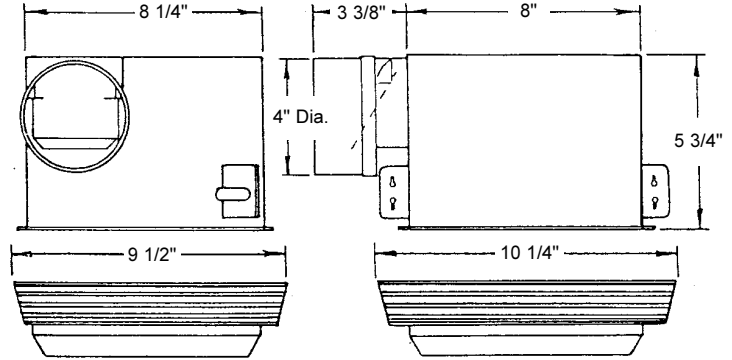

Zephyr

Model Z1 Ceiling Fan / Models ZL1 & ZL2 Fan w/Light

**Model Z1
Ceiling Fan**

**Models ZL1 & ZL2
Fan w/Light**

Optional Accessories

Speed Control or Time Delay Switch	Wall Cap	Sloped Roof Cap	Flat Roof Cap
			
Speed Control: Model LT30 Time Delay: Model AM12	Model WC10	Model SL20	Model WCF08