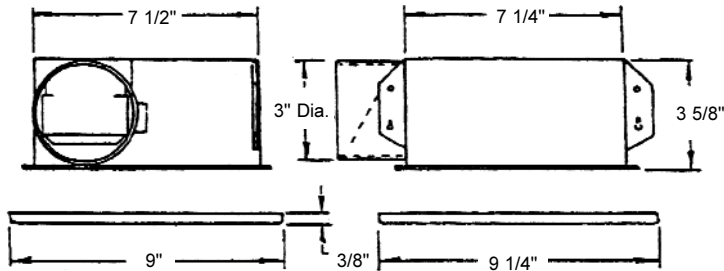

Zephyr

Model Z1 Ceiling Fan / Models ZL1 & ZL2 Fan w/Light

**Model Z1
Ceiling Fan**

**Models ZL1 & ZL2
Fan w/Light**

Optional Accessories

Speed Control or Time Delay Switch	Wall Cap	Sloped Roof Cap	Flat Roof Cap
			
Speed Control: Model LT30 Time Delay: Model AM12	Model WC10	Model SL20	Model WCF08