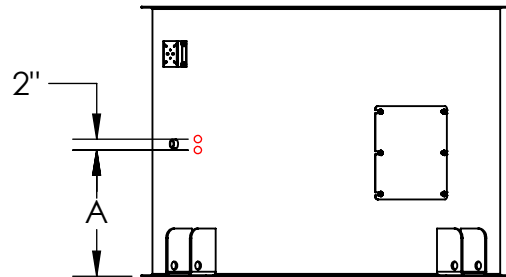

ROOF MOUNTED UNIT

VERTICAL UNIT

GENERAL LUBE LINE LOCATION

HORIZONTAL UNIT

GENERAL LUBE LINE LOCATION

DIMENSIONAL DATA:

SIZE	A		
	ROOF MOUNTED UNIT	HORIZONTAL UNIT	VERTICAL UNIT
AWX-1600	20 1/2	55	23

ALL DIMENSIONS ARE IN INCHES.