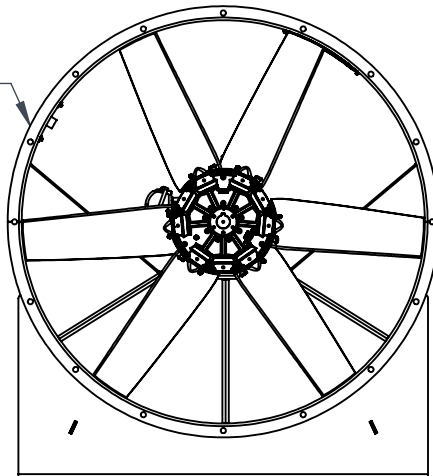

ROOF MOUNTED UNIT

VERTICAL UNIT

GENERAL LUBE LINE LOCATION

HORIZONTAL UNIT

GENERAL LUBE LINE LOCATION

DIMENSIONAL DATA:

SIZE	A		
	ROOF MOUNTED UNIT	HORIZONTAL UNIT	VERTICAL UNIT
AWX-1600	20 1/2	55	23

ALL DIMENSIONS ARE IN INCHES.