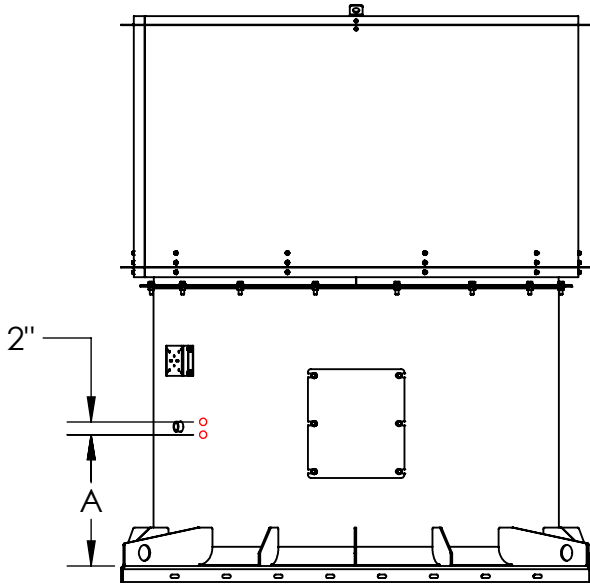

ROOF MOUNTED UNIT

VERTICAL UNIT

GENERAL LUBE LINE LOCATION

HORIZONTAL UNIT

GENERAL LUBE LINE LOCATION

DIMENSIONAL DATA:

SIZE	A		
	ROOF MOUNTED UNIT	HORIZONTAL UNIT	VERTICAL UNIT
AWX-1600	20 1/2	55	23

ALL DIMENSIONS ARE IN INCHES.