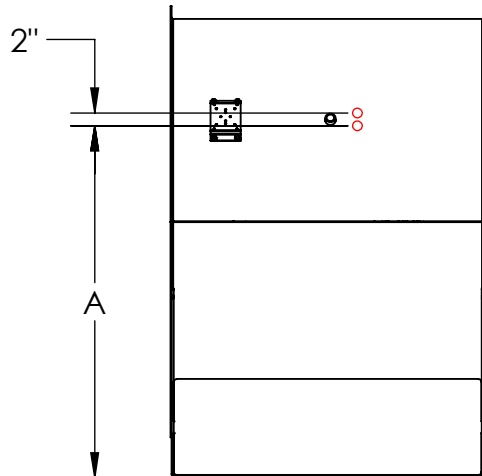

ROOF MOUNTED UNIT

VERTICAL UNIT

GENERAL LUBE LINE LOCATION

HORIZONTAL UNIT

GENERAL LUBE LINE LOCATION

DIMENSIONAL DATA:

SIZE	A		
	ROOF MOUNTED UNIT	HORIZONTAL UNIT	VERTICAL UNIT
AWX-1600	20 1/2	55	23

ALL DIMENSIONS ARE IN INCHES.