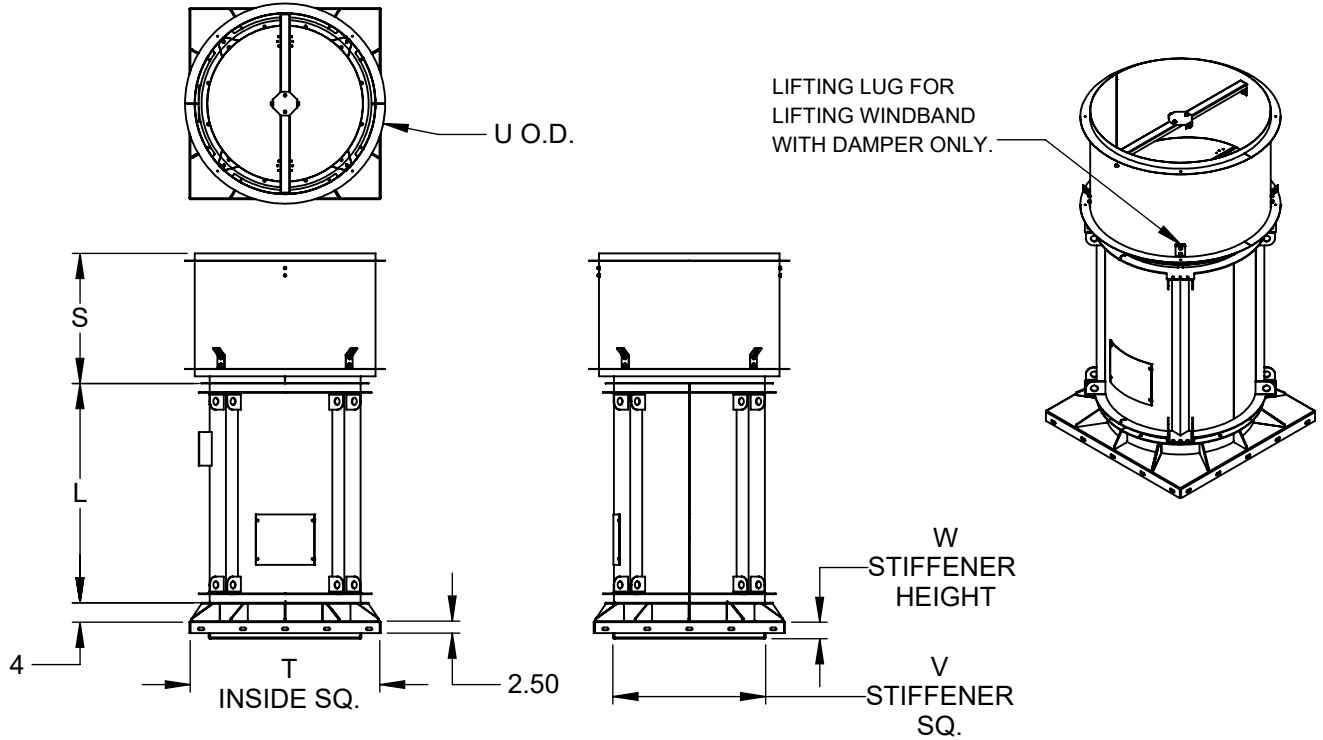

MXI UPBLAST WITH CURB CAP AND/OR DISCHARGE CAP

DAMPER IN DISCHARGE CAP IS NOT UL CERTIFIED FOR HEAT & SMOKE

Size	L	S	T	U	V	W	DISCH CAP (LBS)	CURB CAP (LBS)
122	25.13	20.38	24.5	26.25	18.26	3.5	51	91
135	27.81	21.38	26.5	28	20.14	3.5	57	101
150	30.88	22.38	28.5	30.25	22.31	3.5	63	111
165	33.94	23.13	30.5	31.75	23.81	3.5	67	120
182	37.44	24.38	33.5	34.25	26.19	3.5	83	147
200	41.19	25.63	36.5	36.75	28.72	3.5	93	159
222	45.69	27.13	39.5	39.75	31.81	3.5	104	179
245	50.44	28.75	42.5	47	35.04	3.5	123	192
270	55.56	30.50	45.5	50.5	38.56	3.5	137	211
300	61.75	35.50	51.5	54.75	42.77	3.5	179	306
330	68.00	37.63	55.5	59	46.99	3.5	200	334
365	75.13	40.00	60.5	64	51.90	3.5	226	369
402	82.75	42.63	66.5	69	57.10	3.5	257	426
445	91.63	48.63	72.5	75.25	63.14	3.5	322	473
490	100.88	51.75	78.5	81.5	69.59	4	369	592
542	111.56	55.25	87	88.75	76.89	4	475	681
600	123.50	59.25	95	97	85.04	4	540	764

REVISION:

FORM:

REPLACES:

**MXI UPBLAST
 WITH CURB CAP AND/OR DISCHARGE CAP**

DISCHARGE CAP EXPLODED VIEW

DAMPER IN DISCHARGE CAP IS NOT UL CERTIFIED FOR HEAT & SMOKE