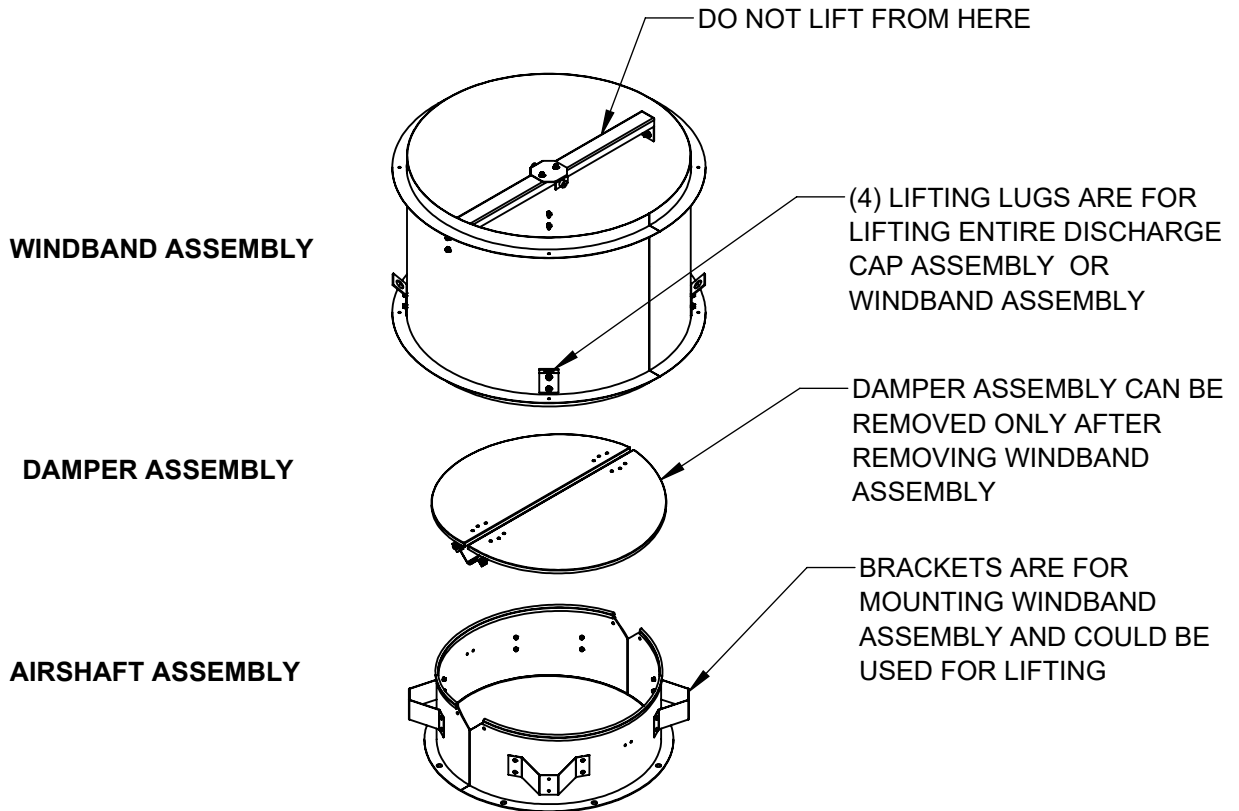

MXI UPBLAST WITH CURB CAP AND/OR DISCHARGE CAP

DAMPER IN DISCHARGE CAP IS NOT UL CERTIFIED FOR HEAT & SMOKE

Size	L	S	T	U	V	W	DISCH CAP (LBS)	CURB CAP (LBS)
122	25.13	20.38	24.5	26.25	18.26	3.5	51	91
135	27.81	21.38	26.5	28	20.14	3.5	57	101
150	30.88	22.38	28.5	30.25	22.31	3.5	63	111
165	33.94	23.13	30.5	31.75	23.81	3.5	67	120
182	37.44	24.38	33.5	34.25	26.19	3.5	83	147
200	41.19	25.63	36.5	36.75	28.72	3.5	93	159
222	45.69	27.13	39.5	39.75	31.81	3.5	104	179
245	50.44	28.75	42.5	47	35.04	3.5	123	192
270	55.56	30.50	45.5	50.5	38.56	3.5	137	211
300	61.75	35.50	51.5	54.75	42.77	3.5	179	306
330	68.00	37.63	55.5	59	46.99	3.5	200	334
365	75.13	40.00	60.5	64	51.90	3.5	226	369
402	82.75	42.63	66.5	69	57.10	3.5	257	426
445	91.63	48.63	72.5	75.25	63.14	3.5	322	473
490	100.88	51.75	78.5	81.5	69.59	4	369	592
542	111.56	55.25	87	88.75	76.89	4	475	681
600	123.50	59.25	95	97	85.04	4	540	764

REVISION:

FORM:

REPLACES:

**MXI UPBLAST
 WITH CURB CAP AND/OR DISCHARGE CAP**

DISCHARGE CAP EXPLODED VIEW

DAMPER IN DISCHARGE CAP IS NOT UL CERTIFIED FOR HEAT & SMOKE