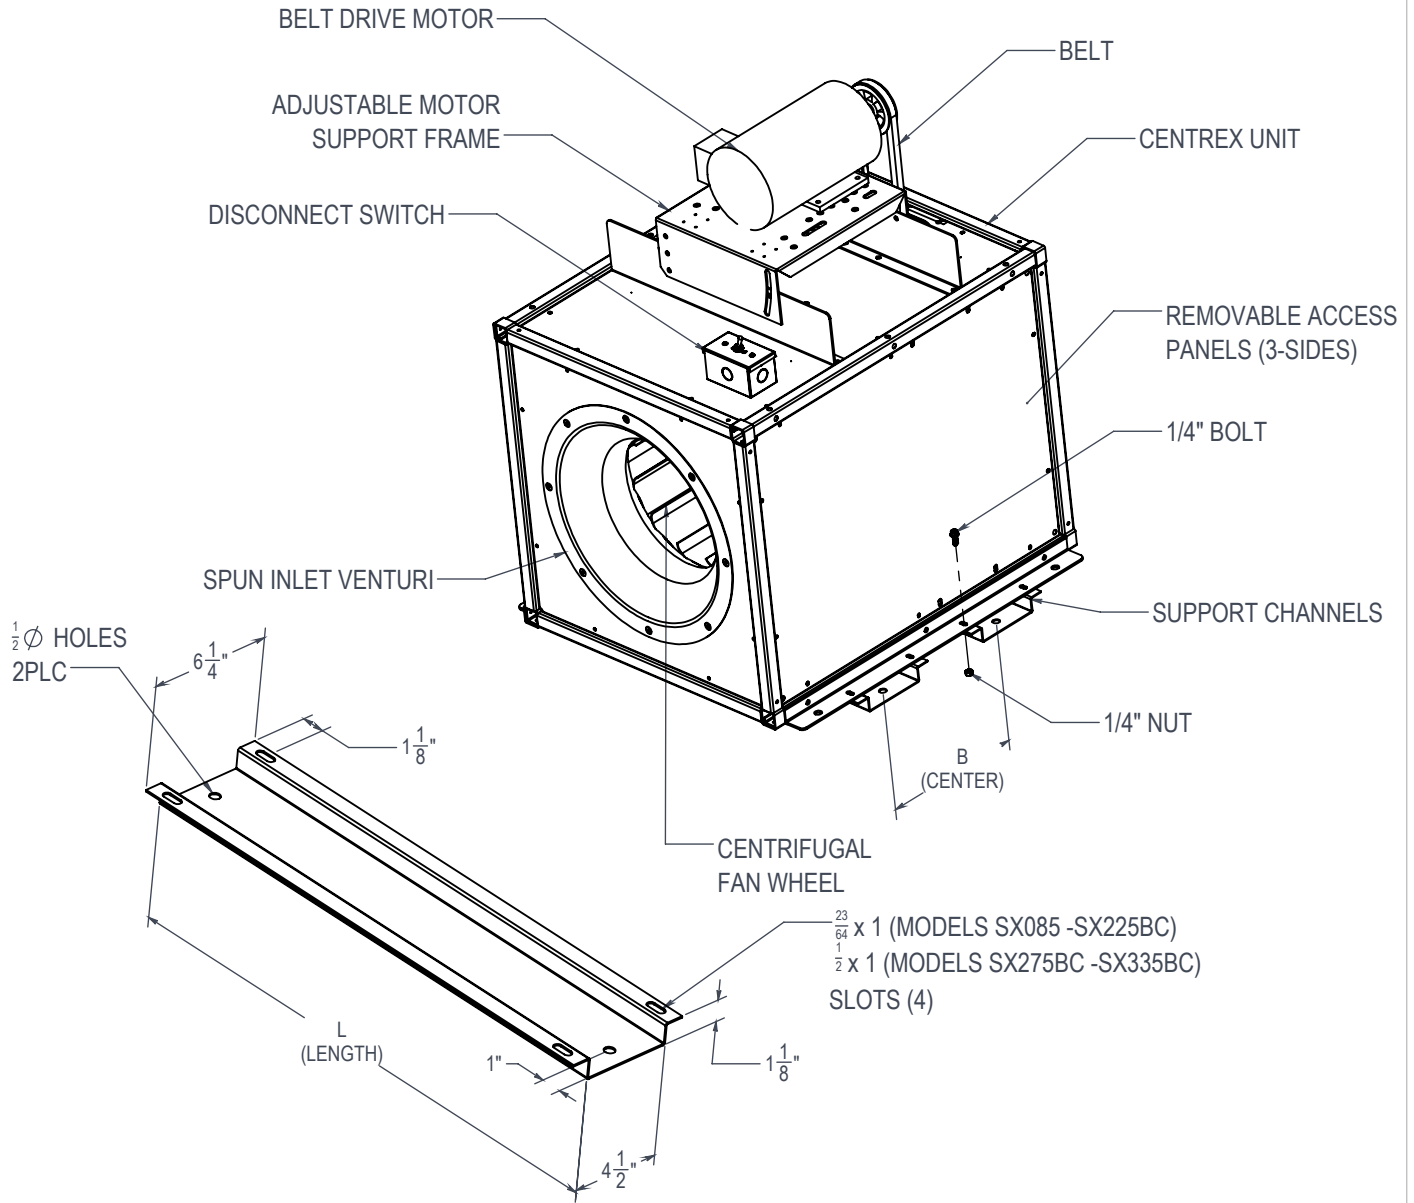

CENTREX SUPPORT CHANNELS

DIM	DIRECT DRIVE			BELT DRIVE								
	SX085	SX095	SX115	SX100BC	SX120BC	SX125BC SX125BHC	SX155BC	SX165BC	SX205BC SX205BHC	SX225BC SX225BHC	SX275BC	SX335BC
L LENGTH	20	20	26	2	26	26	32	32	32	37 1/4	44 1/2	53 1/2
B CENTERS	7 13/16	10 3/16	13 3/16	10 3/16	13 3/16	13 3/16	18 15/16	18 15/16	18 15/16	16 1/16	24 1/16	28 1/16
GAGE	16 GA.			16 GA.	14 GA.					12 GA.		10 GA.

MATERIAL: GALVANIZED STEEL

REVISION:

FORM: 59629

REPLACES: