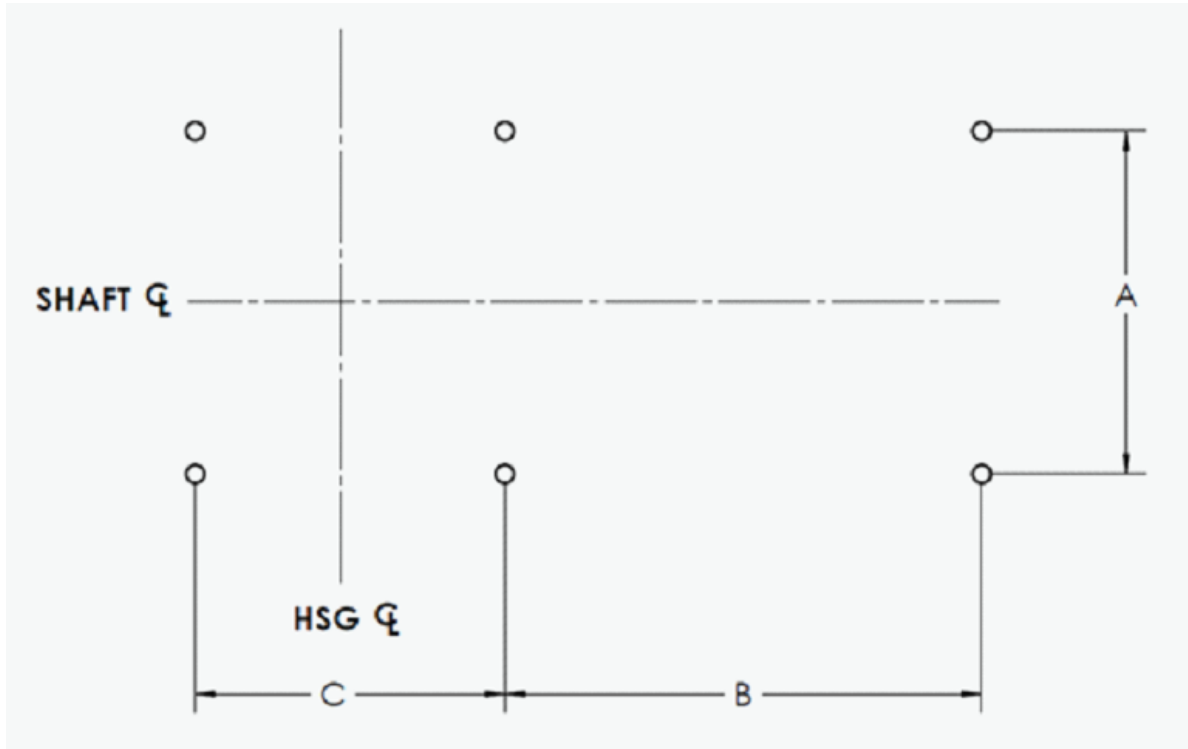

UVS-ARRANGEMENT- 4 UTILITY
 VENT SET - UNIT MOUNT HOLES

FOUNDATION VIEW

DIMENSIONAL DATA (inches)

UNIT SIZE	A	B	C
060	13.72	15.59	8.64
070	13.72	15.59	8.64
080	13.72	15.59	8.64
100	13.72	15.59	8.64
122	15.72	12.59	10.21
135	17.22	13.34	11.08
150	17.22	13.34	12.14
165	17.22	13.34	13.20
182	17.22	13.34	14.45
200	18.47	13.34	15.71
222	20.72	14.83	17.27
245	21.47	14.83	18.83
270	22.97	14.83	20.64

ALL DIMENSIONS ARE IN INCHES

REVISION:

FORM:

REPLACES: