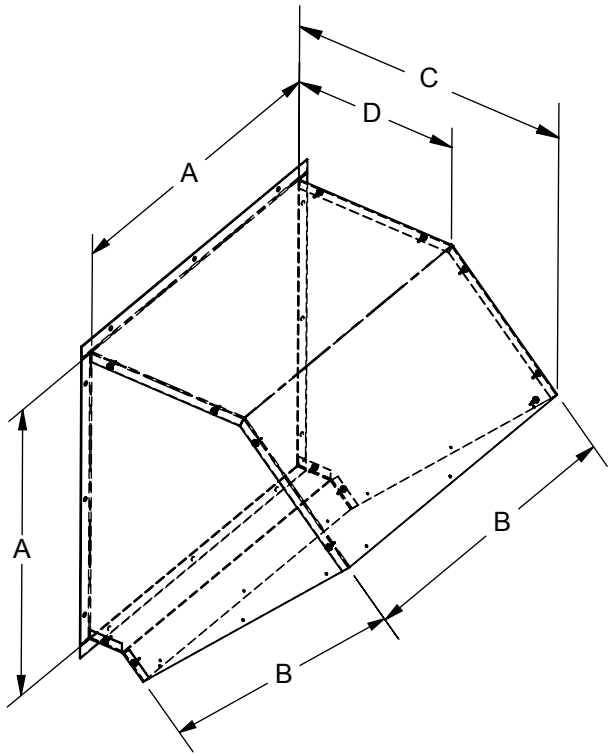

**SWP 45° WEATHER HOOD
 MODELS SWP08 THRU SWP20**

LEGEND

- 1. FAN
- 2. WEATHER HOOD
- 3. MOUNTING FLANGE
- 4. WALL (BY OTHERS)
- 5. GUARD (REMOVEABLE)

DIMENSIONAL DATA

MODEL	A	B	C	D	Wo
SWP08	13.25	13.25	13.46	8.13	13.75
SWP10	15.25	15.25	15.08	8.96	15.75
SWP12	18.25	18.25	16.58	10.20	18.75
SWP14	20.25	20.25	18.20	11.03	20.75
SWP16	22.25	22.25	20.08	11.87	22.75
SWP18	24.25	24.25	22.20	12.69	24.75
SWP20	26.25	26.25	23.70	13.51	26.75