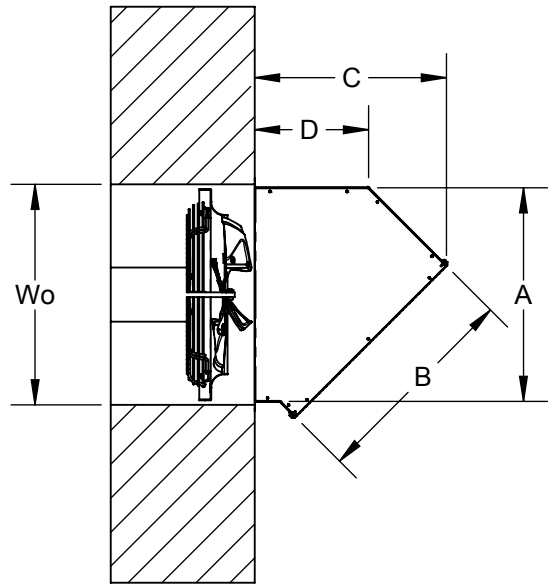

**SWP 45° WEATHER HOOD
 MODELS SWP08 THRU SWP20**

LEGEND

- 1. FAN
- 2. WEATHER HOOD
- 3. MOUNTING FLANGE
- 4. WALL (BY OTHERS)
- 5. GUARD (REMOVEABLE)

DIMENSIONAL DATA

MODEL	A	B	C	D	Wo
SWP08	13.25	13.25	13.46	8.13	13.75
SWP10	15.25	15.25	15.08	8.96	15.75
SWP12	18.25	18.25	16.58	10.20	18.75
SWP14	20.25	20.25	18.20	11.03	20.75
SWP16	22.25	22.25	20.08	11.87	22.75
SWP18	24.25	24.25	22.20	12.69	24.75
SWP20	26.25	26.25	23.70	13.51	26.75