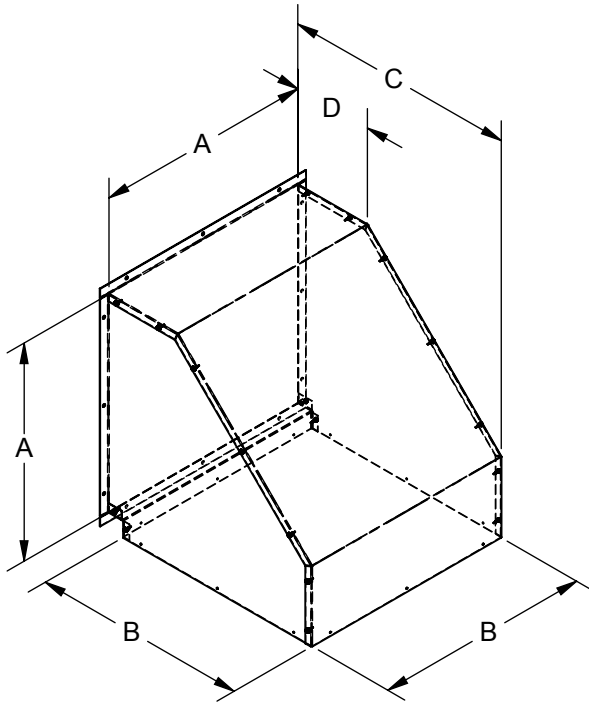

**SWP 90° WEATHER HOOD
 MODELS SWP08 THRU SWP20**

LEGEND

- 1. FAN
- 2. WEATHER HOOD
- 3. MOUNTING FLANGE
- 4. WALL (BY OTHERS)
- 5. GUARD (REMOVEABLE)

DIMENSIONAL DATA

MODEL	A	B	C	D	Wo
SWP08	13.25	13.25	15.43	6.00	13.75
SWP10	15.25	15.25	17.56	6.70	15.75
SWP12	18.25	18.25	20.43	7.45	18.75
SWP14	20.25	20.25	22.56	8.16	20.75
SWP16	22.25	22.25	24.06	8.25	22.75
SWP18	24.25	24.25	26.56	9.34	24.75
SWP20	26.25	26.25	28.81	10.17	26.75

**SWA 90° WEATHER HOOD
 MODELS SWA08 THRU SWA20**

LEGEND

- 1. FAN
- 2. WEATHER HOOD
- 3. MOUNTING FLANGE
- 4. WALL (BY OTHERS)
- 5. GUARD (REMOVEABLE)

DIMENSIONAL DATA

MODEL	A	B	C	D	Wo
SWA08	13.25	13.25	15.43	6.00	13.75
SWA10	15.25	15.25	17.56	6.70	15.75
SWA12	18.25	18.25	20.43	7.45	18.75
SWA14	20.25	20.25	22.56	8.16	20.75
SWA16	22.25	22.25	24.06	8.25	22.75
SWA18	24.25	24.25	26.56	9.34	24.75
SWA20	26.25	26.25	28.81	10.17	26.75