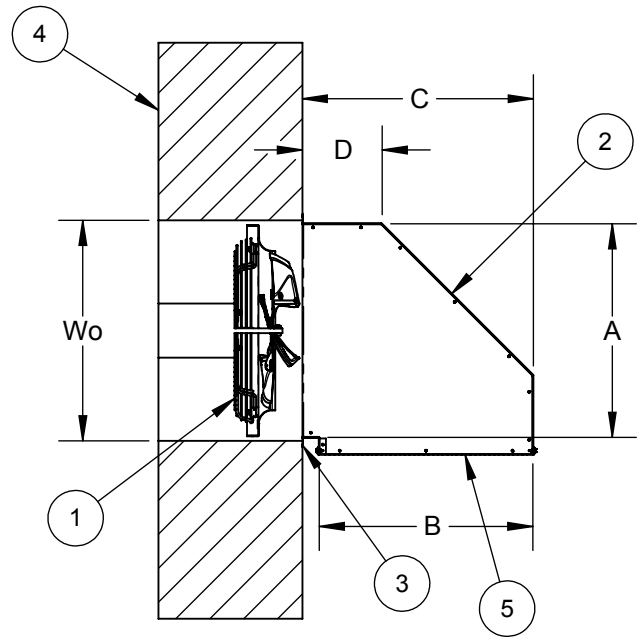

**SWP 90° WEATHER HOOD
 MODELS SWP08 THRU SWP20**

LEGEND

- 1. FAN
- 2. WEATHER HOOD
- 3. MOUNTING FLANGE
- 4. WALL (BY OTHERS)
- 5. GUARD (REMOVEABLE)

DIMENSIONAL DATA

MODEL	A	B	C	D	Wo
SWP08	13.25	13.25	15.43	6.00	13.75
SWP10	15.25	15.25	17.56	6.70	15.75
SWP12	18.25	18.25	20.43	7.45	18.75
SWP14	20.25	20.25	22.56	8.16	20.75
SWP16	22.25	22.25	24.06	8.25	22.75
SWP18	24.25	24.25	26.56	9.34	24.75
SWP20	26.25	26.25	28.81	10.17	26.75

**SWA 90° WEATHER HOOD
 MODELS SWA08 THRU SWA20**

LEGEND

- 1. FAN
- 2. WEATHER HOOD
- 3. MOUNTING FLANGE
- 4. WALL (BY OTHERS)
- 5. GUARD (REMOVEABLE)

DIMENSIONAL DATA

MODEL	A	B	C	D	Wo
SWA08	13.25	13.25	15.43	6.00	13.75
SWA10	15.25	15.25	17.56	6.70	15.75
SWA12	18.25	18.25	20.43	7.45	18.75
SWA14	20.25	20.25	22.56	8.16	20.75
SWA16	22.25	22.25	24.06	8.25	22.75
SWA18	24.25	24.25	26.56	9.34	24.75
SWA20	26.25	26.25	28.81	10.17	26.75