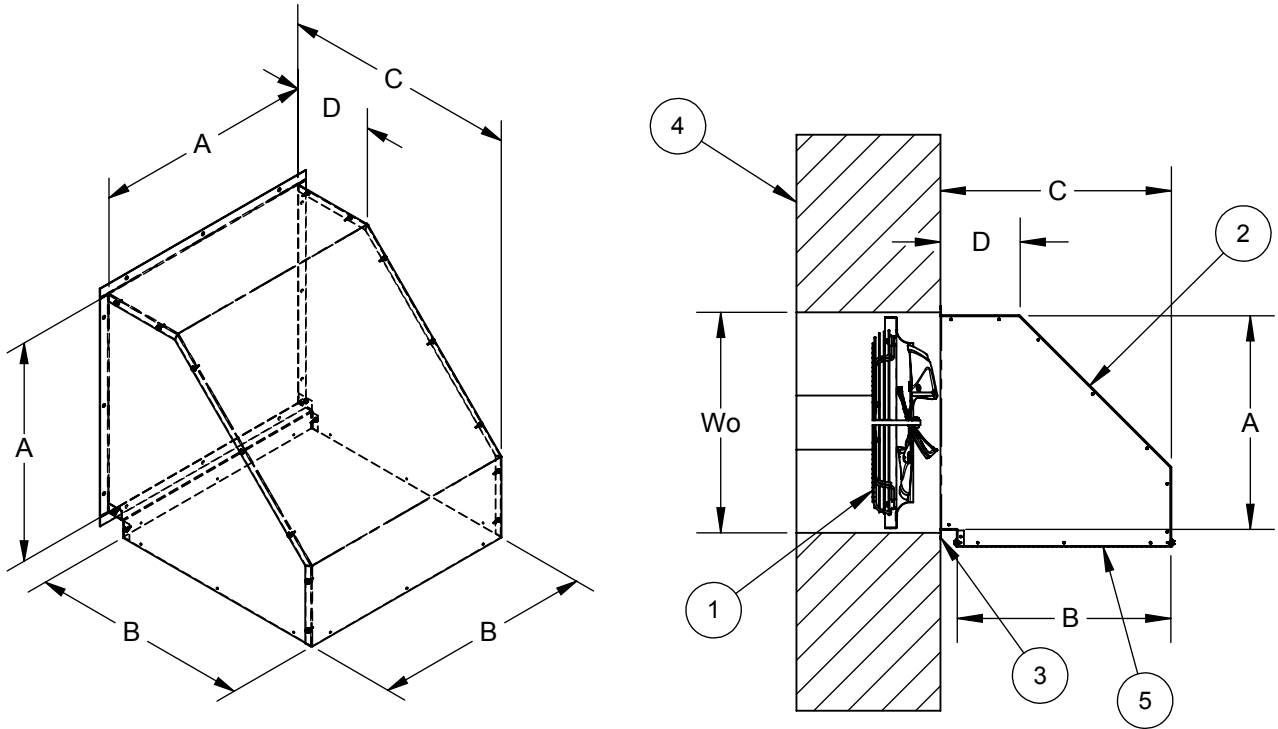

**SWP 90° WEATHER HOOD
 MODELS SWP08 THRU SWP20**

LEGEND

- 1. FAN
- 2. WEATHER HOOD
- 3. MOUNTING FLANGE
- 4. WALL (BY OTHERS)
- 5. GUARD (REMOVEABLE)

DIMENSIONAL DATA

MODEL	A	B	C	D	Wo
SWP08	13.25	13.25	15.43	6.00	13.75
SWP10	15.25	15.25	17.56	6.70	15.75
SWP12	18.25	18.25	20.43	7.45	18.75
SWP14	20.25	20.25	22.56	8.16	20.75
SWP16	22.25	22.25	24.06	8.25	22.75
SWP18	24.25	24.25	26.56	9.34	24.75
SWP20	26.25	26.25	28.81	10.17	26.75

**SWA 90° WEATHER HOOD
 MODELS SWA08 THRU SWA20**

LEGEND

- 1. FAN
- 2. WEATHER HOOD
- 3. MOUNTING FLANGE
- 4. WALL (BY OTHERS)
- 5. GUARD (REMOVEABLE)

DIMENSIONAL DATA

MODEL	A	B	C	D	Wo
SWA08	13.25	13.25	15.43	6.00	13.75
SWA10	15.25	15.25	17.56	6.70	15.75
SWA12	18.25	18.25	20.43	7.45	18.75
SWA14	20.25	20.25	22.56	8.16	20.75
SWA16	22.25	22.25	24.06	8.25	22.75
SWA18	24.25	24.25	26.56	9.34	24.75
SWA20	26.25	26.25	28.81	10.17	26.75