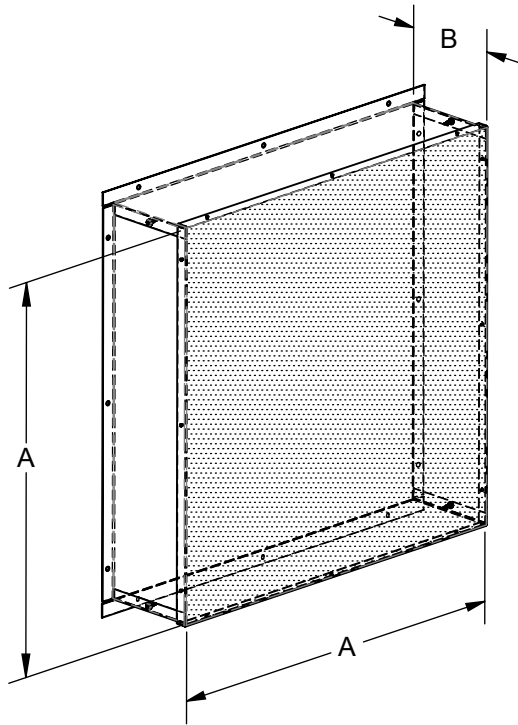

**SWP DAMPER GUARD
 MODELS SWP08 THRU SWP20 (EXHAUST)**

LEGEND

- 1. FAN
- 2. DAMPER GUARD
- 3. MOUNTING FLANGE
- 4. WALL (BY OTHERS)
- 5. GUARD (REMOVEABLE)

DIMENSIONAL DATA

MODEL	A	B	C	Wo
SWP08	13.25	5.39	1.00	13.75
SWP10	15.25	6.39	1.00	15.75
SWP12	18.25	5.14	1.00	18.75
SWP14	20.25	6.39	1.00	20.75
SWP16	22.25	4.84	1.00	22.75
SWP18	24.25	4.89	1.00	24.75
SWP20	26.25	6.39	1.00	26.75

**SWP DAMPER GUARD
 MODELS SWP08 THRU SWP20 (SUPPLY)**

LEGEND

- 1. FAN
- 2. DAMPER GUARD
- 3. MOUNTING FLANGE
- 4. WALL (BY OTHERS)
- 5. GUARD (REMOVEABLE)

DIMENSIONAL DATA

MODEL	A	B	C	Wo
SWP08	13.25	5.39	1.00	13.75
SWP10	15.25	6.39	1.00	15.75
SWP12	18.25	5.14	1.00	18.75
SWP14	20.25	6.39	1.00	20.75
SWP16	22.25	4.84	1.00	22.75
SWP18	24.25	4.89	1.00	24.75
SWP20	26.25	6.39	1.00	26.75