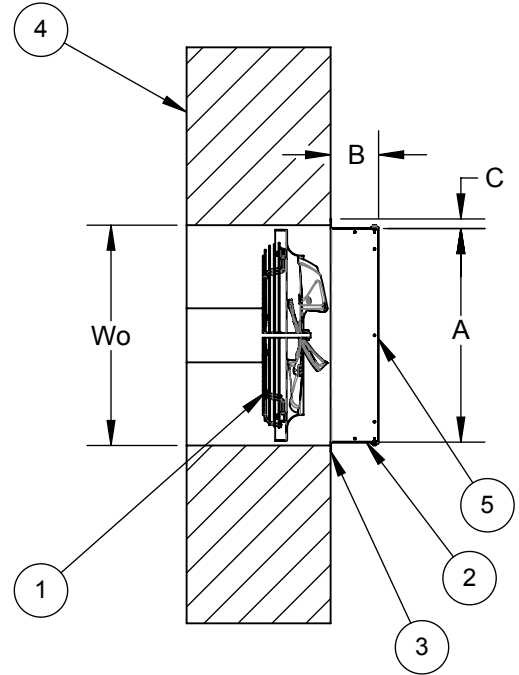

**SWP DAMPER GUARD
 MODELS SWP08 THRU SWP20 (EXHAUST)**

LEGEND

- 1. FAN
- 2. DAMPER GUARD
- 3. MOUNTING FLANGE
- 4. WALL (BY OTHERS)
- 5. GUARD (REMOVEABLE)

DIMENSIONAL DATA

MODEL	A	B	C	Wo
SWP08	13.25	5.39	1.00	13.75
SWP10	15.25	6.39	1.00	15.75
SWP12	18.25	5.14	1.00	18.75
SWP14	20.25	6.39	1.00	20.75
SWP16	22.25	4.84	1.00	22.75
SWP18	24.25	4.89	1.00	24.75
SWP20	26.25	6.39	1.00	26.75

**SWP DAMPER GUARD
 MODELS SWP08 THRU SWP20 (SUPPLY)**

LEGEND

- 1. FAN
- 2. DAMPER GUARD
- 3. MOUNTING FLANGE
- 4. WALL (BY OTHERS)
- 5. GUARD (REMOVEABLE)

DIMENSIONAL DATA

MODEL	A	B	C	Wo
SWP08	13.25	5.39	1.00	13.75
SWP10	15.25	6.39	1.00	15.75
SWP12	18.25	5.14	1.00	18.75
SWP14	20.25	6.39	1.00	20.75
SWP16	22.25	4.84	1.00	22.75
SWP18	24.25	4.89	1.00	24.75
SWP20	26.25	6.39	1.00	26.75