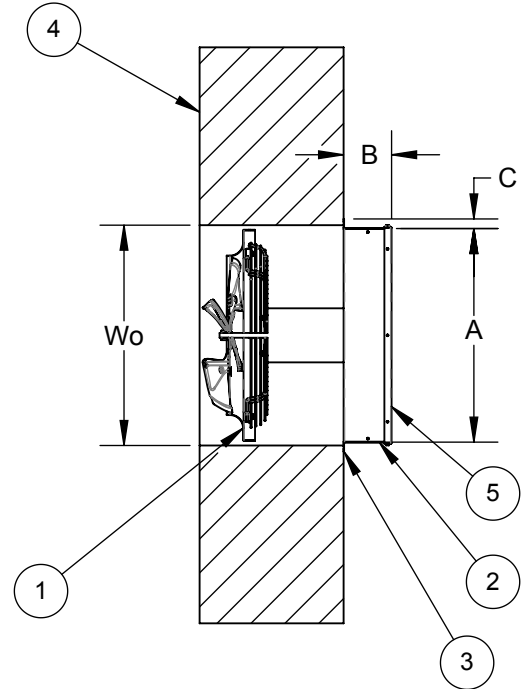

**SWP DAMPER GUARD
 MODELS SWP08 THRU SWP20 (EXHAUST)**

LEGEND

- 1. FAN
- 2. DAMPER GUARD
- 3. MOUNTING FLANGE
- 4. WALL (BY OTHERS)
- 5. GUARD (REMOVEABLE)

DIMENSIONAL DATA

MODEL	A	B	C	Wo
SWP08	13.25	5.39	1.00	13.75
SWP10	15.25	6.39	1.00	15.75
SWP12	18.25	5.14	1.00	18.75
SWP14	20.25	6.39	1.00	20.75
SWP16	22.25	4.84	1.00	22.75
SWP18	24.25	4.89	1.00	24.75
SWP20	26.25	6.39	1.00	26.75

**SWP DAMPER GUARD
 MODELS SWP08 THRU SWP20 (SUPPLY)**

LEGEND

- 1. FAN
- 2. DAMPER GUARD
- 3. MOUNTING FLANGE
- 4. WALL (BY OTHERS)
- 5. GUARD (REMOVEABLE)

DIMENSIONAL DATA

MODEL	A	B	C	Wo
SWP08	13.25	5.39	1.00	13.75
SWP10	15.25	6.39	1.00	15.75
SWP12	18.25	5.14	1.00	18.75
SWP14	20.25	6.39	1.00	20.75
SWP16	22.25	4.84	1.00	22.75
SWP18	24.25	4.89	1.00	24.75
SWP20	26.25	6.39	1.00	26.75