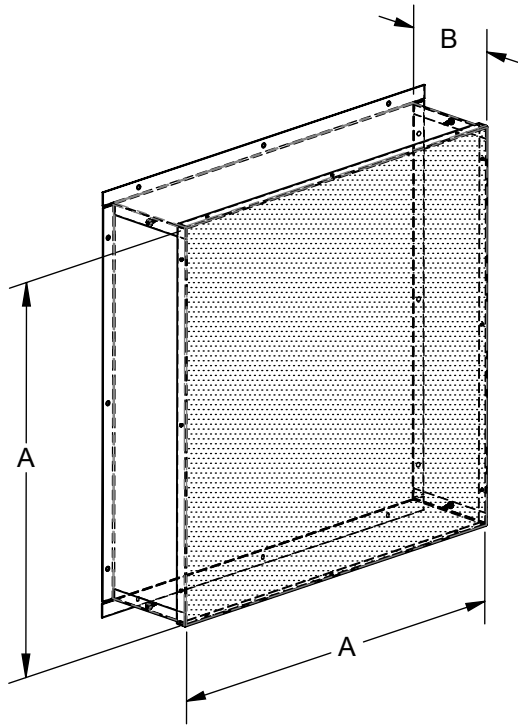

**SWP DAMPER GUARD
 MODELS SWP08 THRU SWP20 (EXHAUST)**

LEGEND

- 1. FAN
- 2. DAMPER GUARD
- 3. MOUNTING FLANGE
- 4. WALL (BY OTHERS)
- 5. GUARD (REMOVEABLE)

DIMENSIONAL DATA

MODEL	A	B	C	Wo
SWP08	13.25	5.39	1.00	13.75
SWP10	15.25	6.39	1.00	15.75
SWP12	18.25	5.14	1.00	18.75
SWP14	20.25	6.39	1.00	20.75
SWP16	22.25	4.84	1.00	22.75
SWP18	24.25	4.89	1.00	24.75
SWP20	26.25	6.39	1.00	26.75

**SWP DAMPER GUARD
 MODELS SWP08 THRU SWP20 (SUPPLY)**

LEGEND

- 1. FAN
- 2. DAMPER GUARD
- 3. MOUNTING FLANGE
- 4. WALL (BY OTHERS)
- 5. GUARD (REMOVEABLE)

DIMENSIONAL DATA

MODEL	A	B	C	Wo
SWP08	13.25	5.39	1.00	13.75
SWP10	15.25	6.39	1.00	15.75
SWP12	18.25	5.14	1.00	18.75
SWP14	20.25	6.39	1.00	20.75
SWP16	22.25	4.84	1.00	22.75
SWP18	24.25	4.89	1.00	24.75
SWP20	26.25	6.39	1.00	26.75