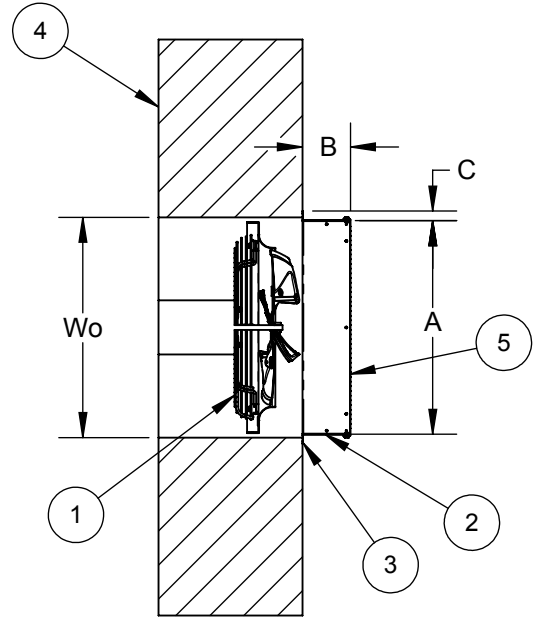

**SWP DAMPER GUARD
 MODELS SWP08 THRU SWP20**

LEGEND

- 1. FAN
- 2. DAMPER GUARD
- 3. MOUNTING FLANGE
- 4. WALL (BY OTHERS)
- 5. GUARD (REMOVEABLE)

DIMENSIONAL DATA

MODEL	A	B	C	Wo
SWP08	13.25	5.39	1.00	13.75
SWP10	15.25	6.39	1.00	15.75
SWP12	18.25	5.14	1.00	18.75
SWP14	20.25	6.39	1.00	20.75
SWP16	22.25	4.84	1.00	22.75
SWP18	24.25	4.89	1.00	24.75
SWP20	26.25	6.39	1.00	26.75