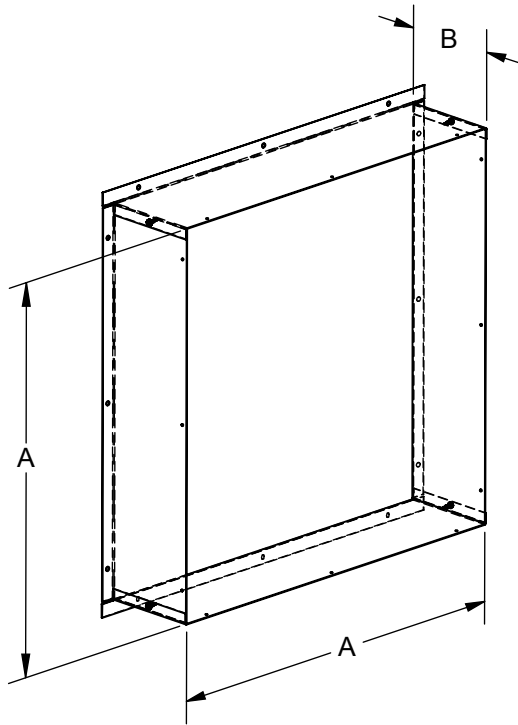

**SWP DAMPER GUARD
 MODELS SWP08 THRU SWP20**

LEGEND

- 1. FAN
- 2. DAMPER GUARD
- 3. MOUNTING FLANGE
- 4. WALL (BY OTHERS)
- 5. GUARD (REMOVEABLE)

DIMENSIONAL DATA

MODEL	A	B	C	Wo
SWP08	13.25	5.39	1.00	13.75
SWP10	15.25	6.39	1.00	15.75
SWP12	18.25	5.14	1.00	18.75
SWP14	20.25	6.39	1.00	20.75
SWP16	22.25	4.84	1.00	22.75
SWP18	24.25	4.89	1.00	24.75
SWP20	26.25	6.39	1.00	26.75