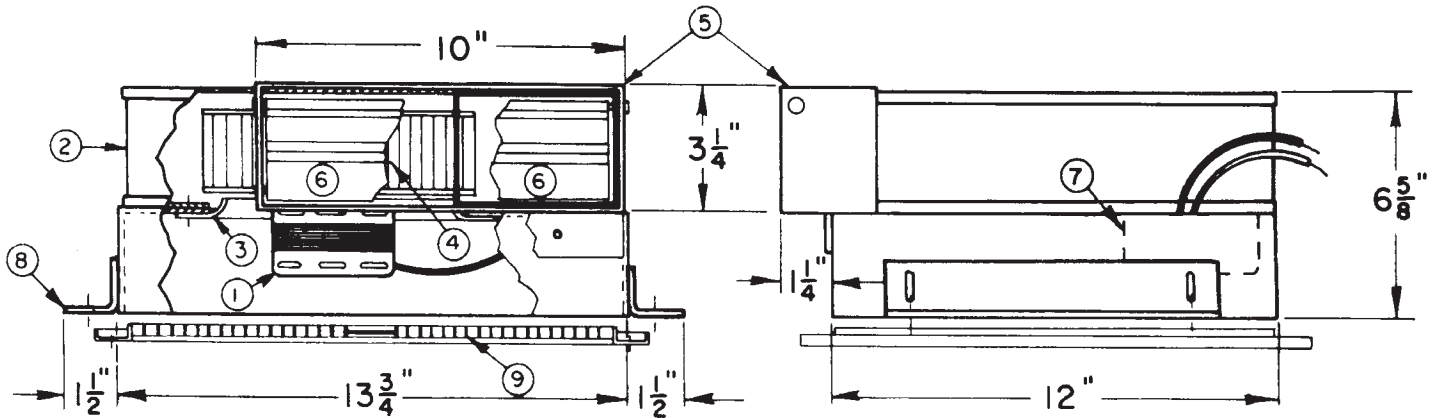

Zephyrette & Zephyr Jr. Models ZT & ZJ1

Legend

- | | |
|---------------------------------|--|
| 1. Permanently Lubricated Motor | 6. Backdraft Damper |
| 2. Blower Scroll Housing | 7. Electrical Conduit Box |
| 3. Inlet Venturi Plate | 8. Adjustable Mounting Flanges |
| 4. Centrifugal Blower Wheel | 9. Removable Deluxe Face Grille
(85% Free Area) |

Optional Accessories

Speed Control or Time Delay Switch	Wall Cap	Sloped Roof Cap	Flat Roof Cap
Speed Control: Model LT30 Time Delay: Model AM12	Model WC10	Model SL20	Model WCF06

Material: Galvanized Steel Housing